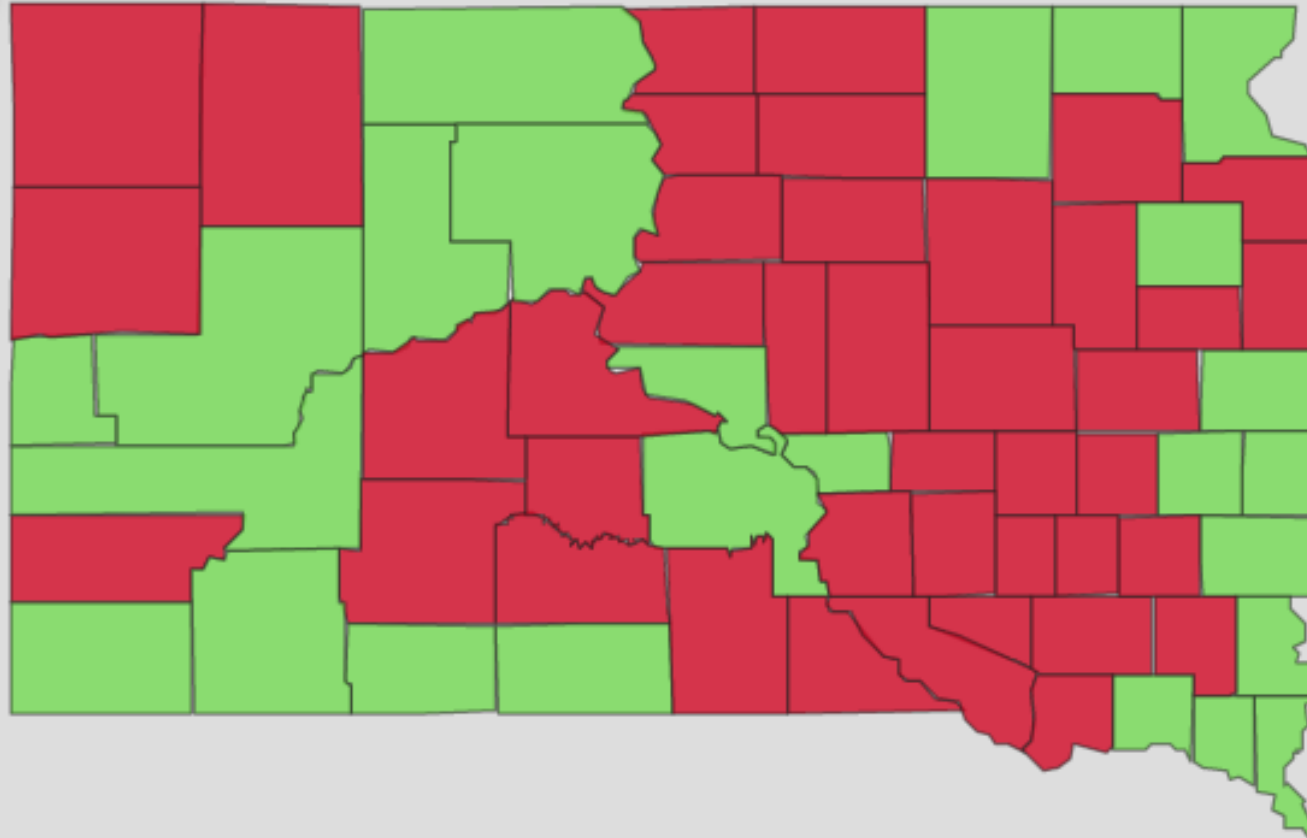

+

Reset

1

Amendment A

Green = YES

Red = No

LEAFLET